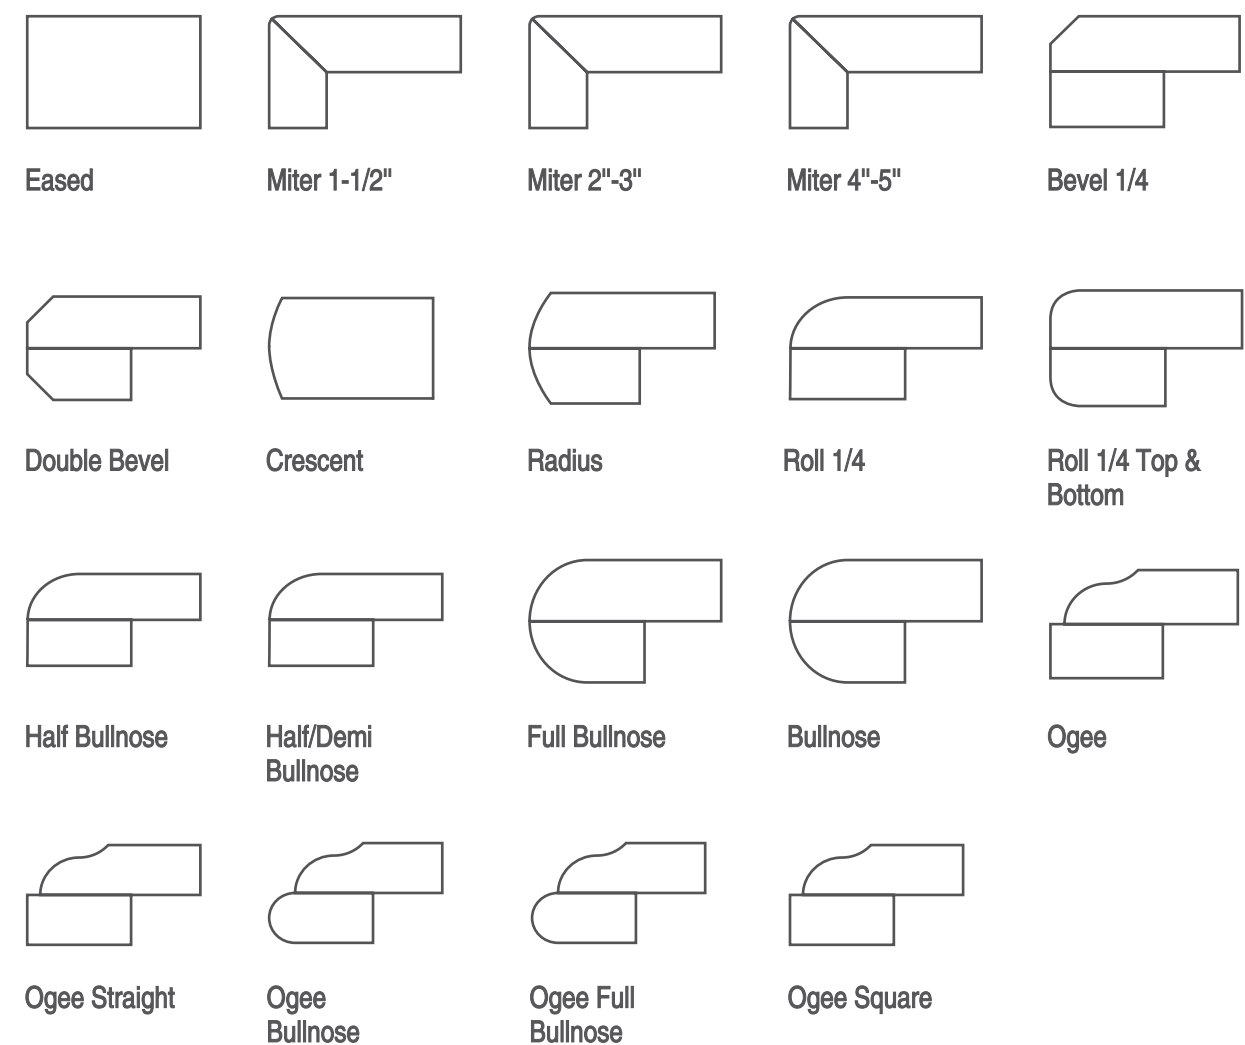

Edge profile

Your surface is not complete without an edge profile to complement your slab selection and space.

Many edge profiles are possible, from a standard edge to laminated or mitered edges which create the appearance of a thicker slab.

All edge details should have a minimum 1/8" radius on any profile, for both top and bottom edges.