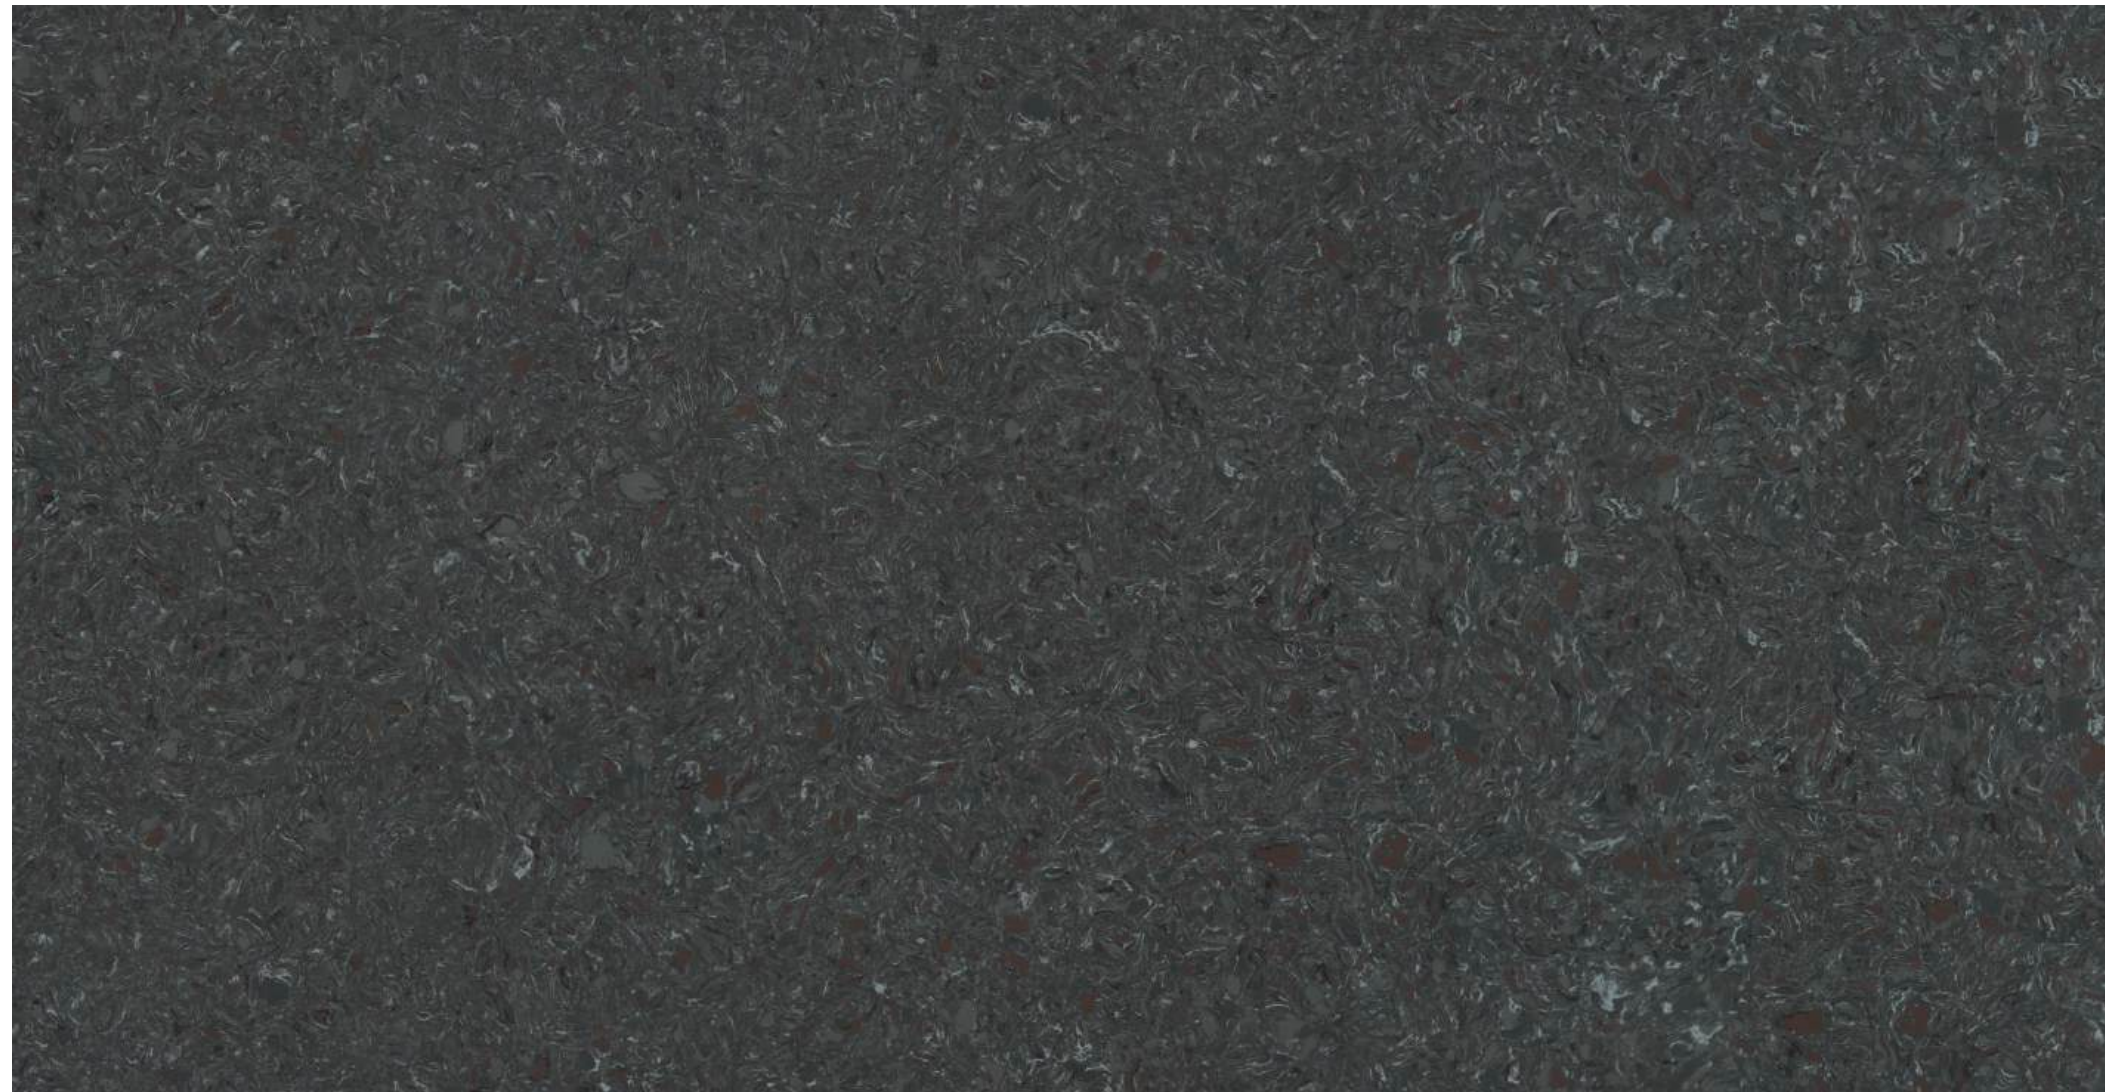

Multicolor
series

ASHER STONE

ELEVATE YOUR SPACE

FIBUS BLACK

1650X
3250MM

1500X
3100MM

± 30MM | ± 20MM