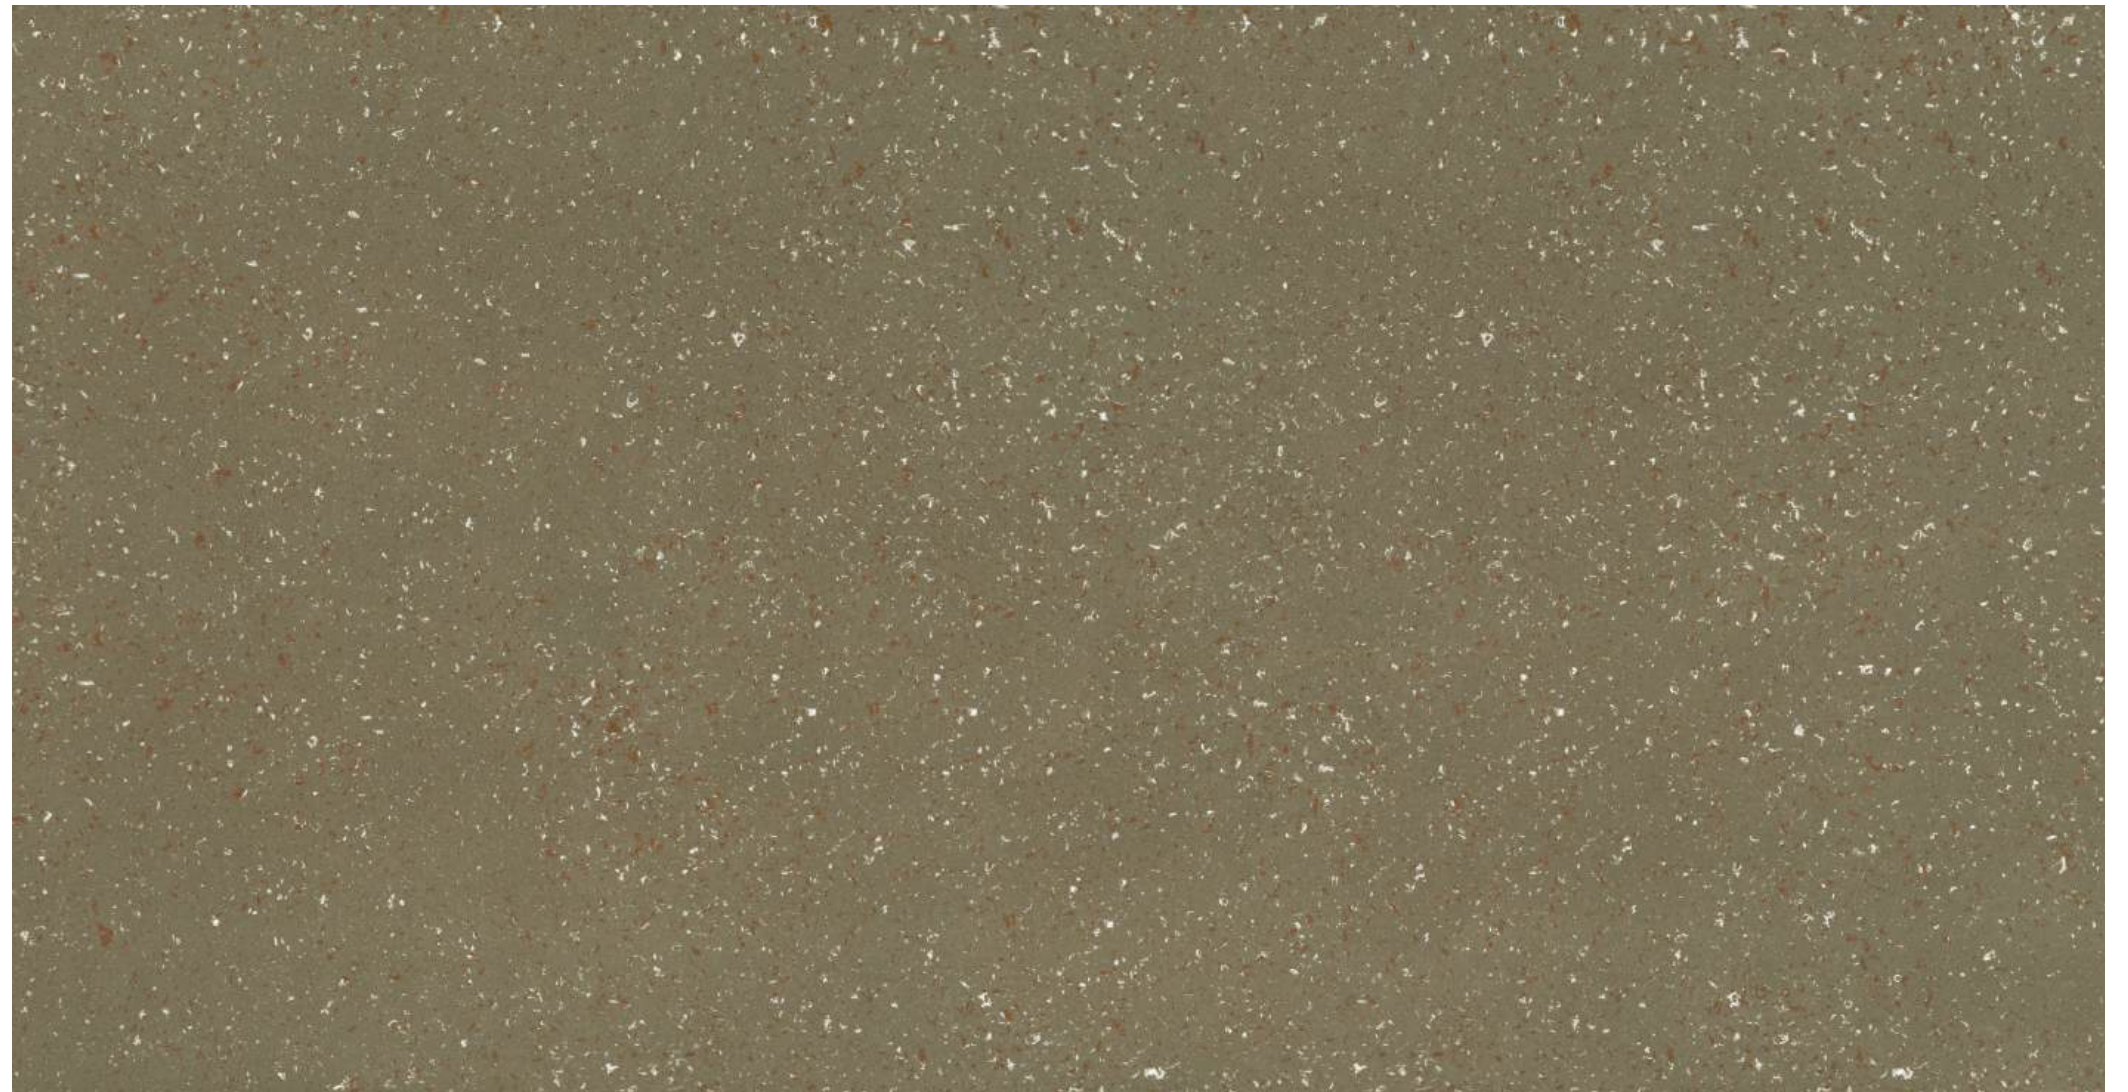

Multicolor
series

ASHER STONE

ELEVATE YOUR SPACE

VISCON GREEN

1650X
3250MM

1500X
3100MM

± 30MM | ± 20MM