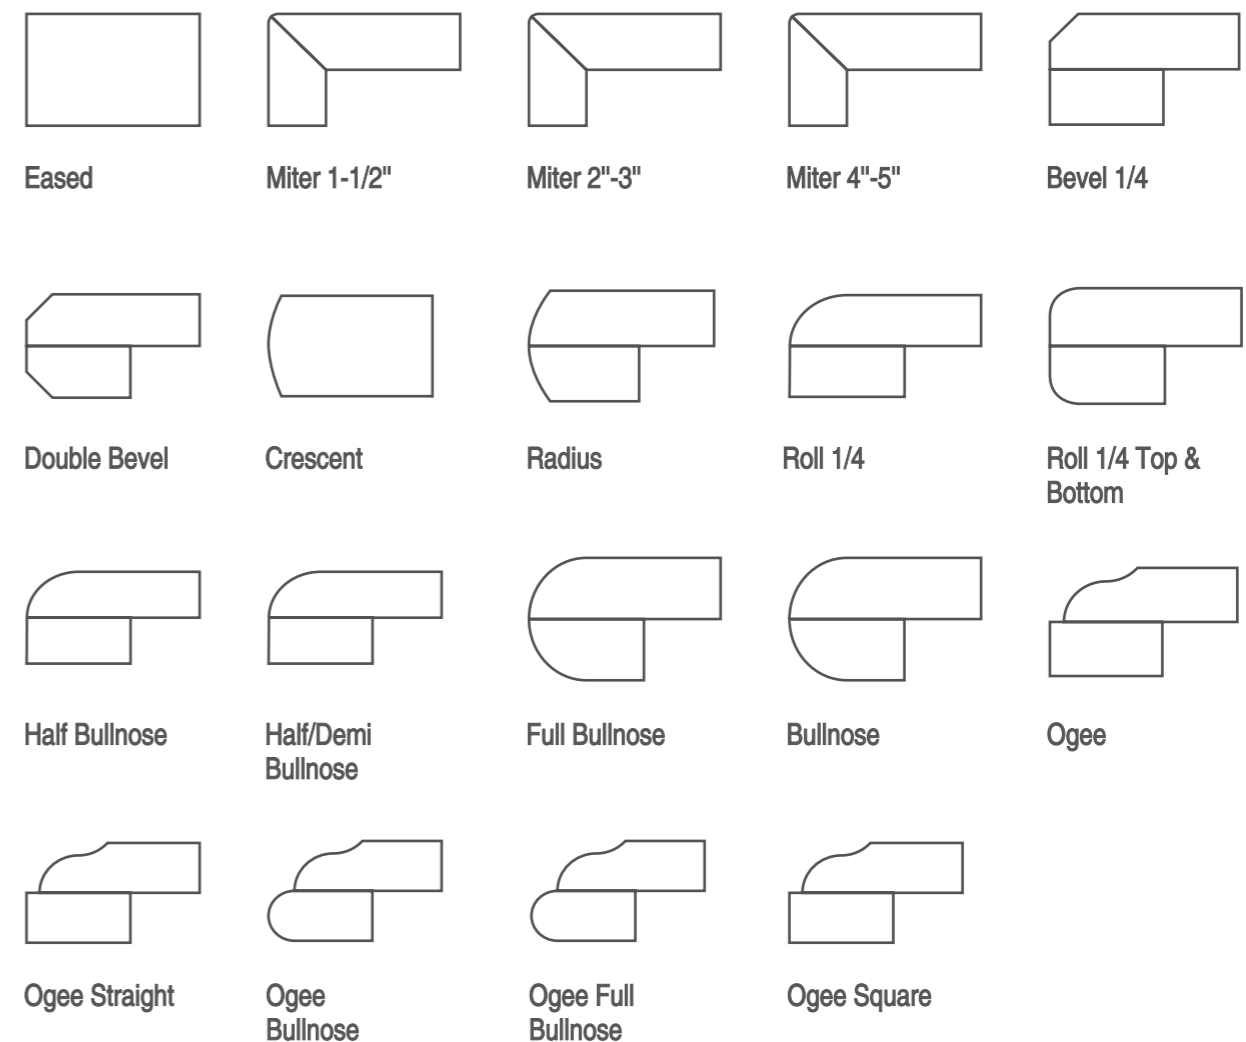

DINING TABLE

DOOR / WINDOW FRAME

LIVING ROOM

FLOOR

Edge profile

Your surface is not complete without an edge profile to complement your slab selection and space.

The unique properties and durability of keros stone quartz surfaces allow for a wide range of edge profile design options.

Many edge profiles are possible, from a standard edge to laminated or mitered edges which create the appearance of a thicker slab.

All edge details should have a minimum 1/8" radius on any profile, for both top and bottom edges.