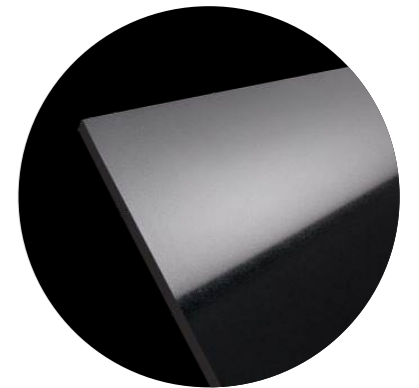

Surface
Shinier
That Ever