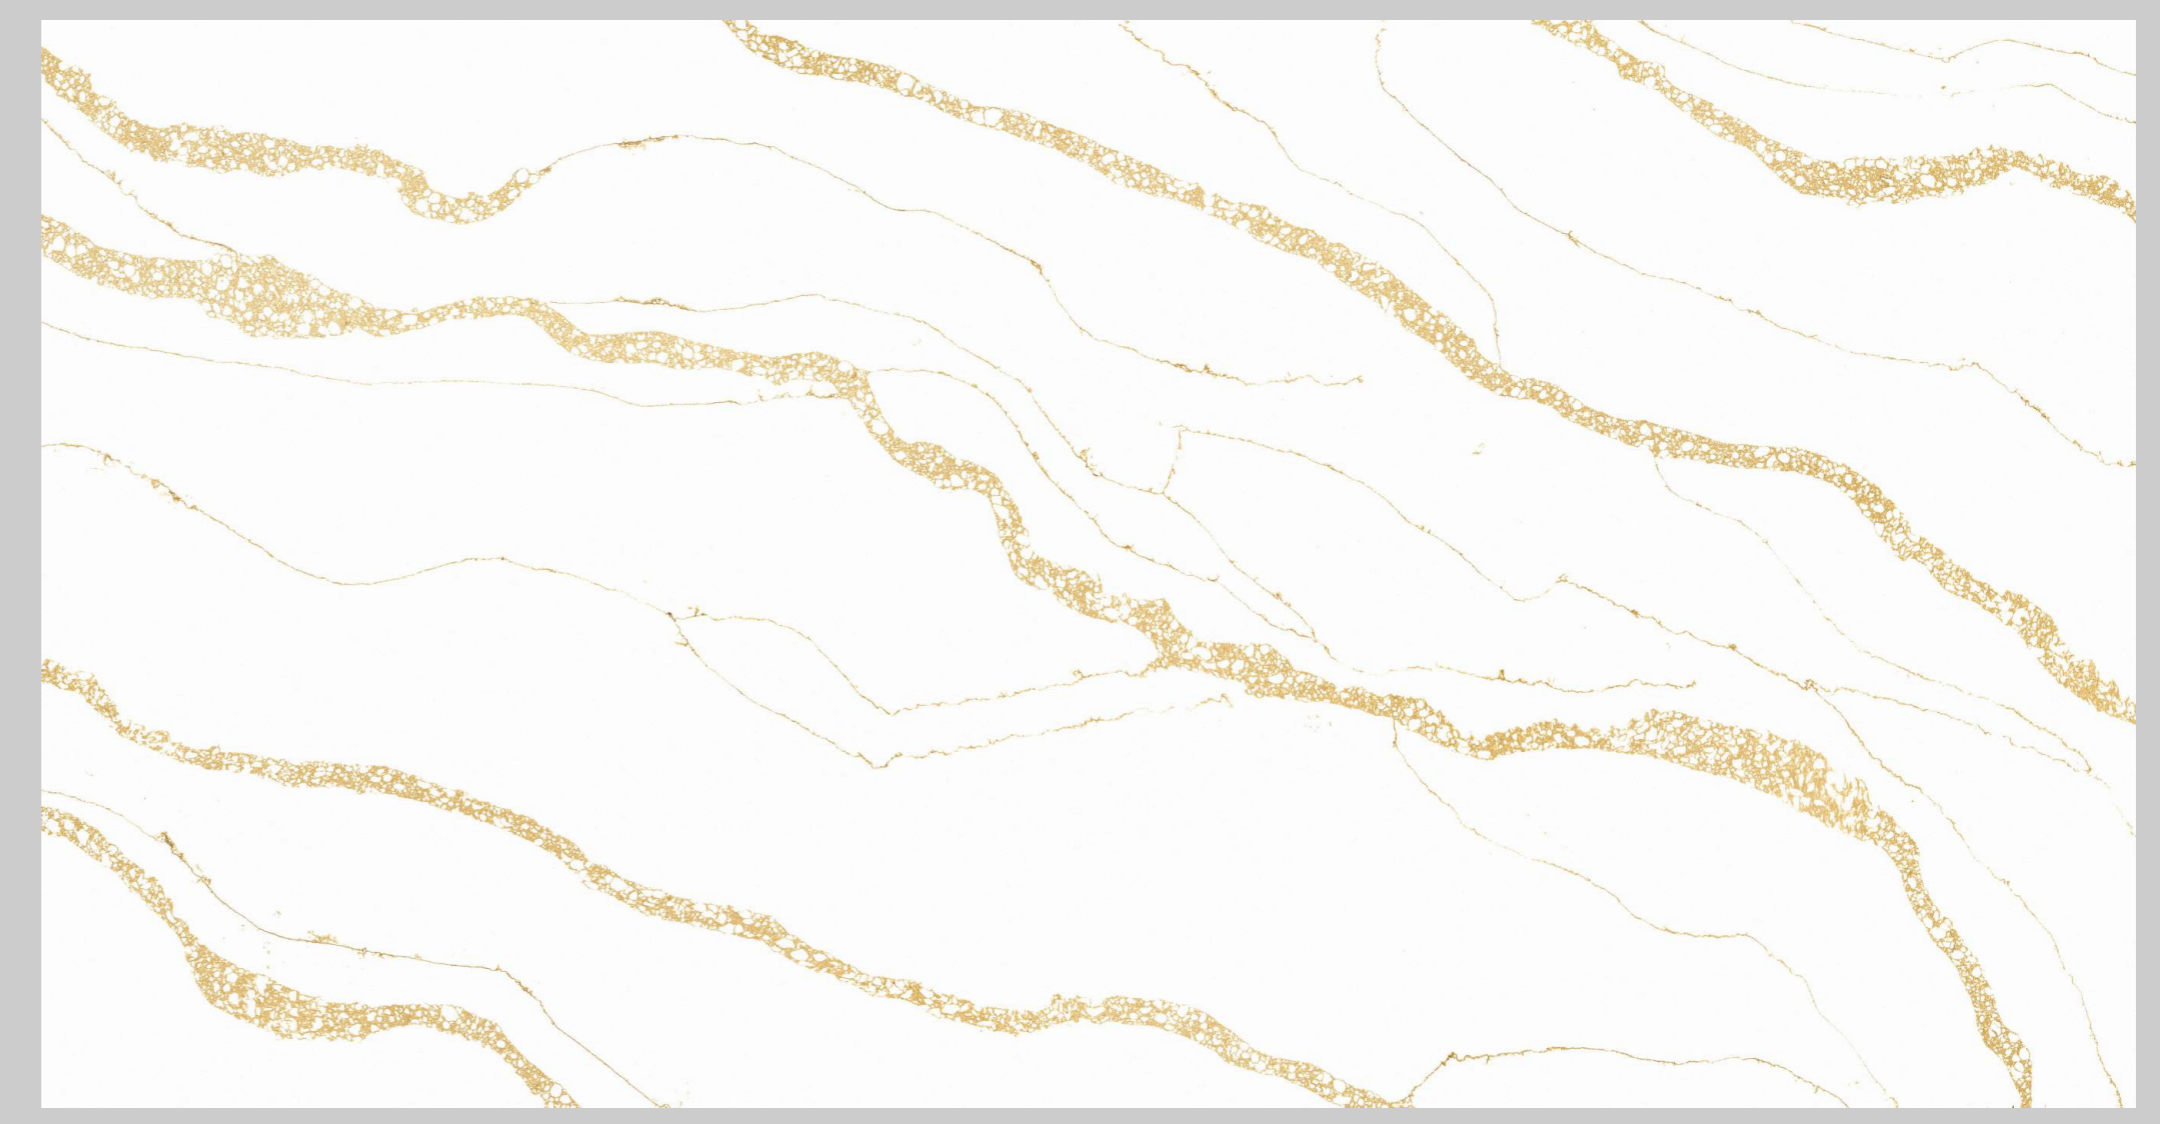

Calacatta
series

ASHER STONE

ELEVATE YOUR SPACE

CALACATTA FANTASY

1650X
3250MM

1500X
3100MM

30MM | 20MM