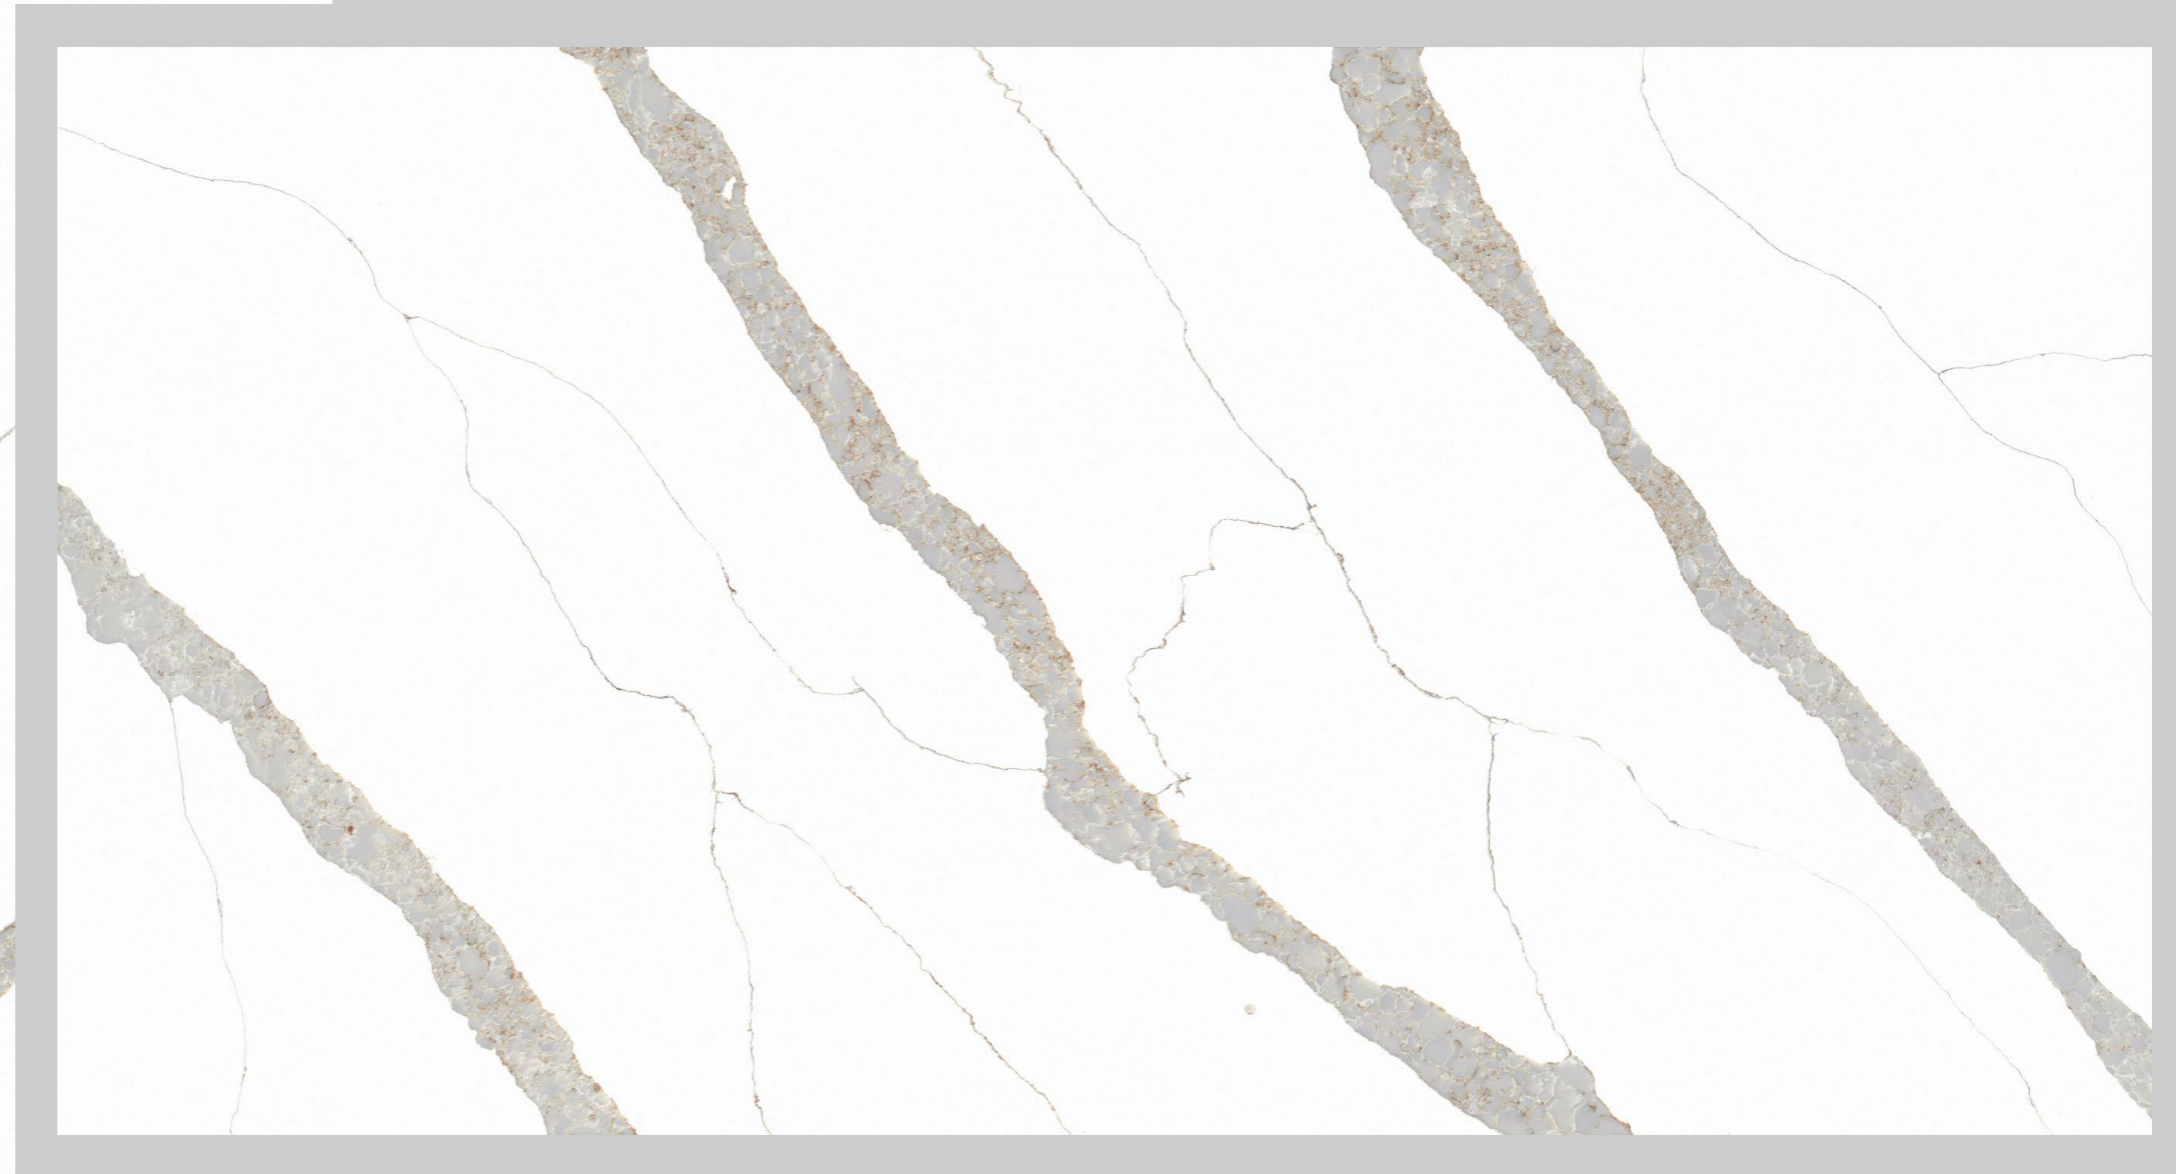

Calacatta
series

ASHER STONE

ELEVATE YOUR SPACE

OLAMPIA WHITE

1650X
3250MM

1500X
3100MM

30MM | 20MM