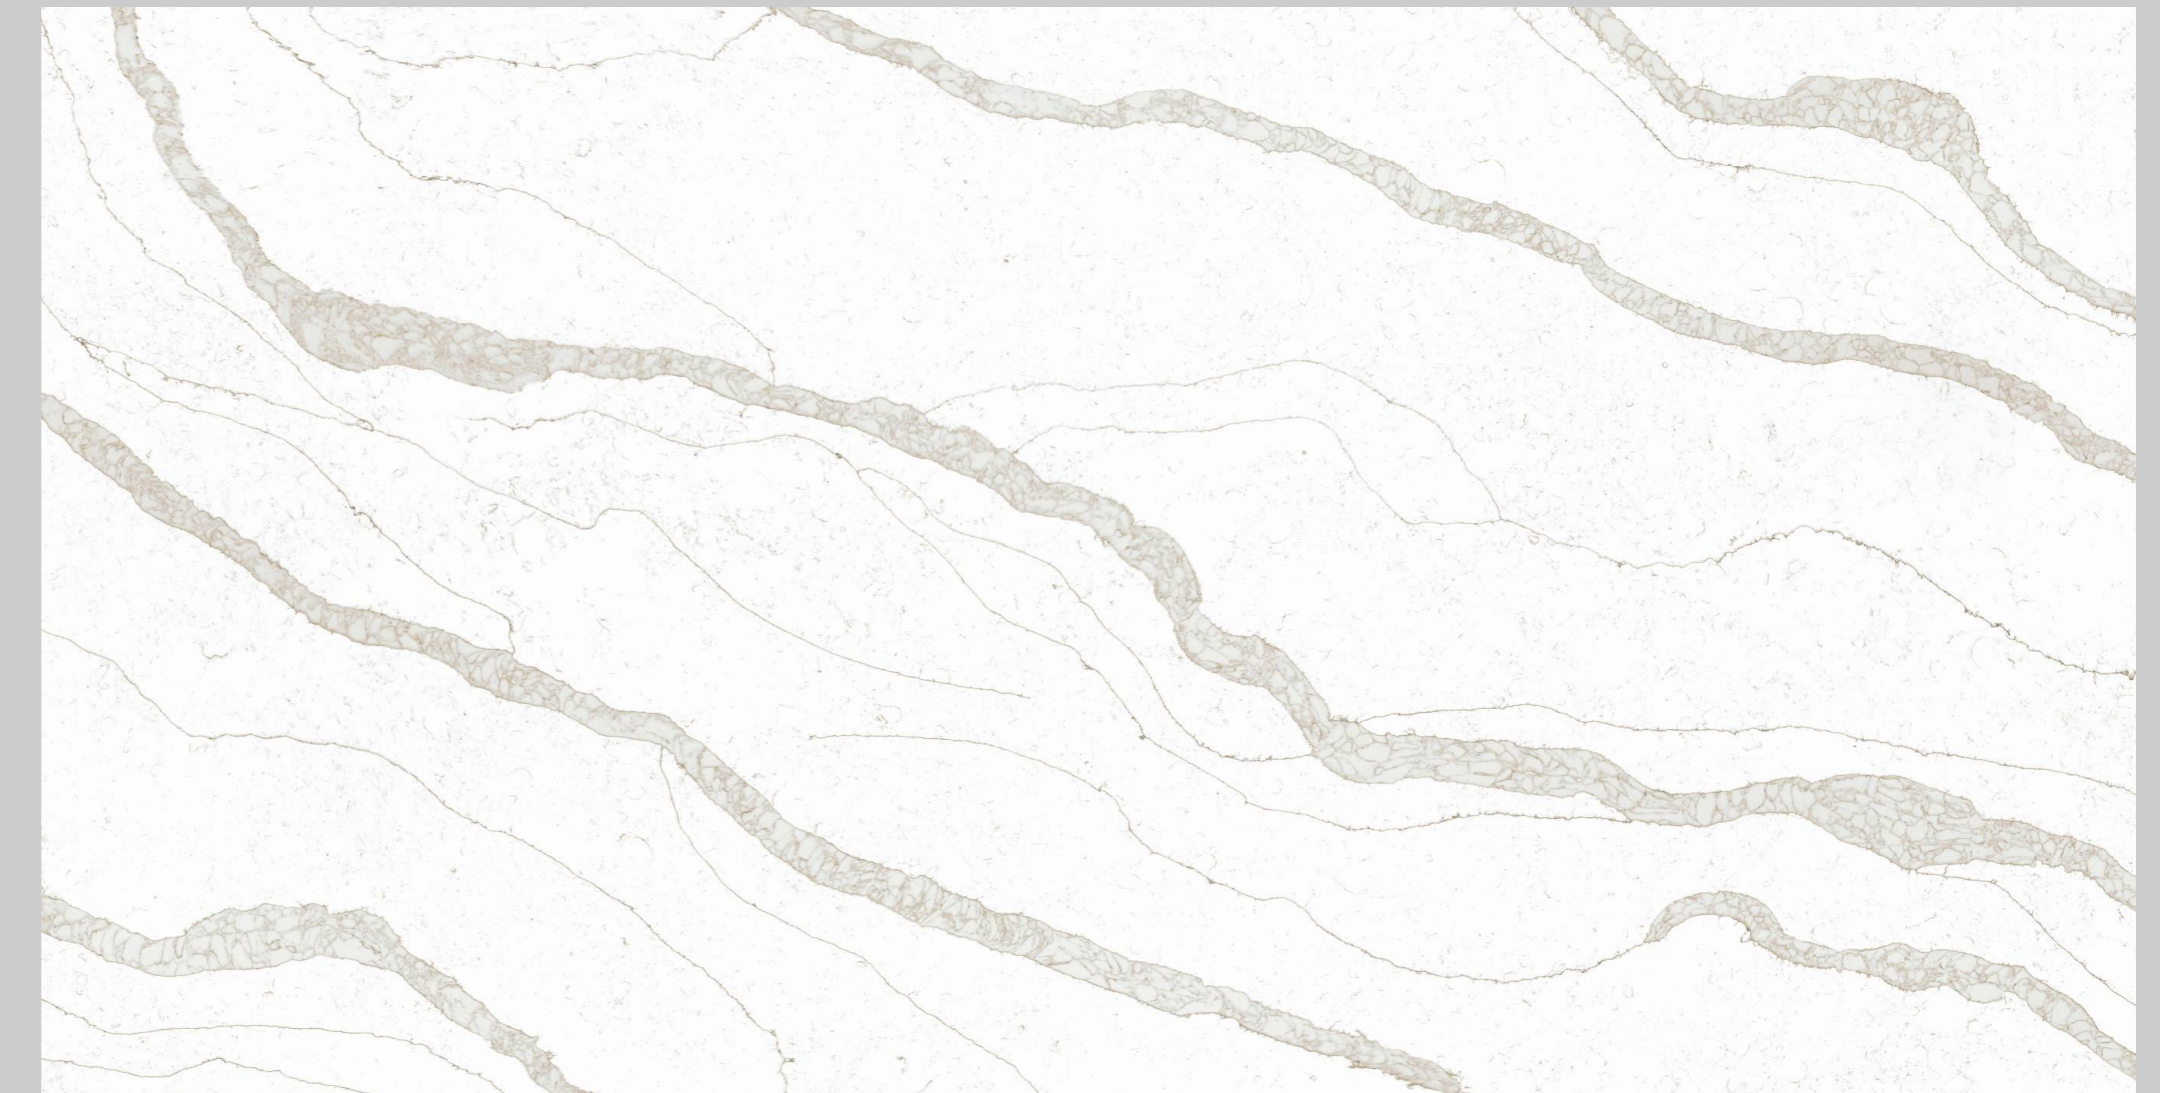

— 30MM | — 20MM

Calacatta
series

ASHER STONE

ELEVATE YOUR SPACE

CALACATTA ALEXA

1650X
3250MM

1500X
3100MM

30MM | 20MM