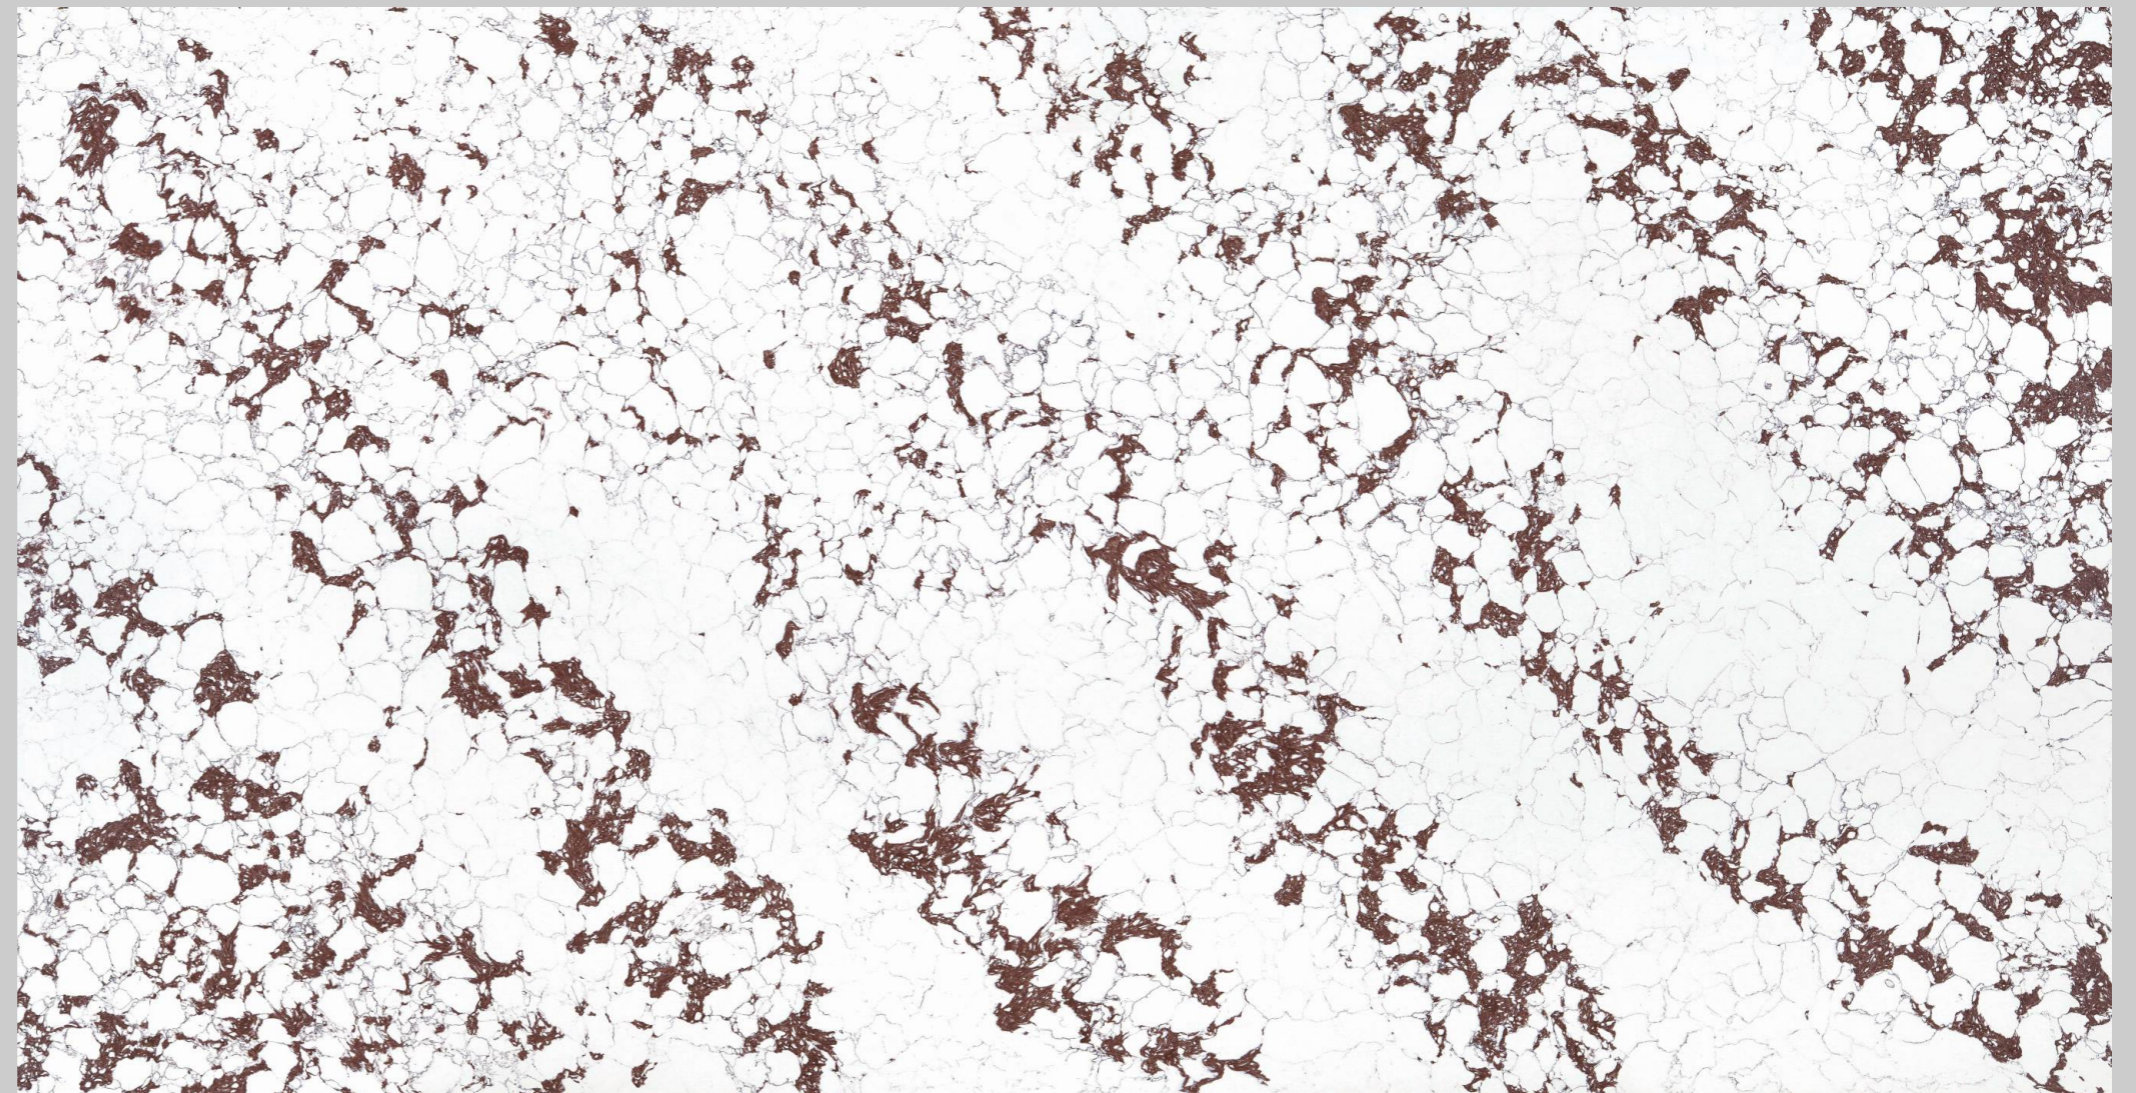

Calacatta
series

ASHER STONE

ELEVATE YOUR SPACE

VIOLLA

1650X
3250MM

1500X
3100MM

30MM | 20MM