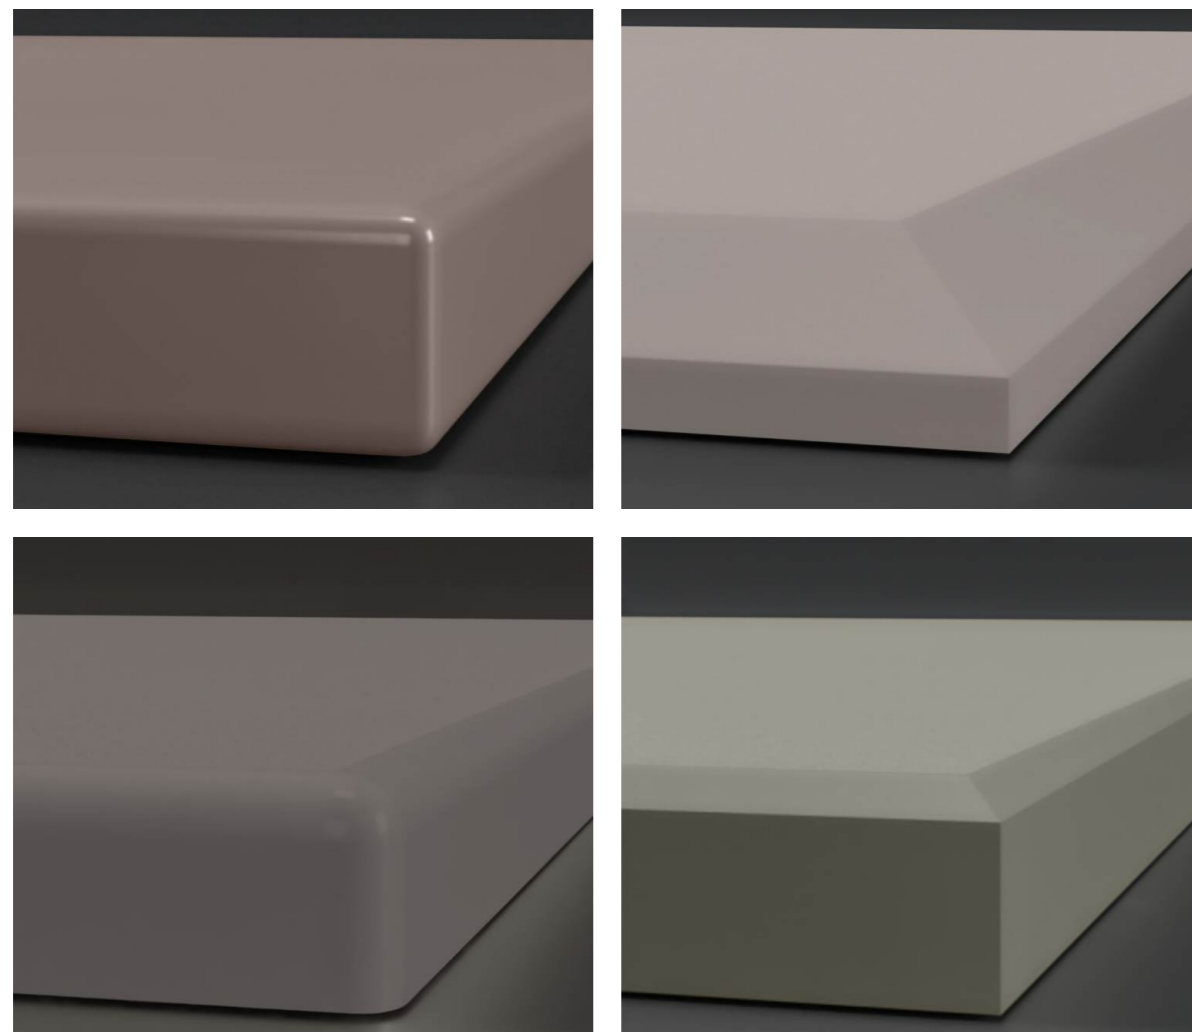

Edge profile

Your surface is not complete without an edge profile to complement your slab selection and space.

The unique properties and durability of keros stone quartz surfaces allow for a wide range of edge profile design options.

Many edge profiles are possible, from a standard edge to laminated or mitered edges which create the appearance of a thicker slab.

All edge details should have a minimum 1/8" radius on any profile, for both top and bottom edges.