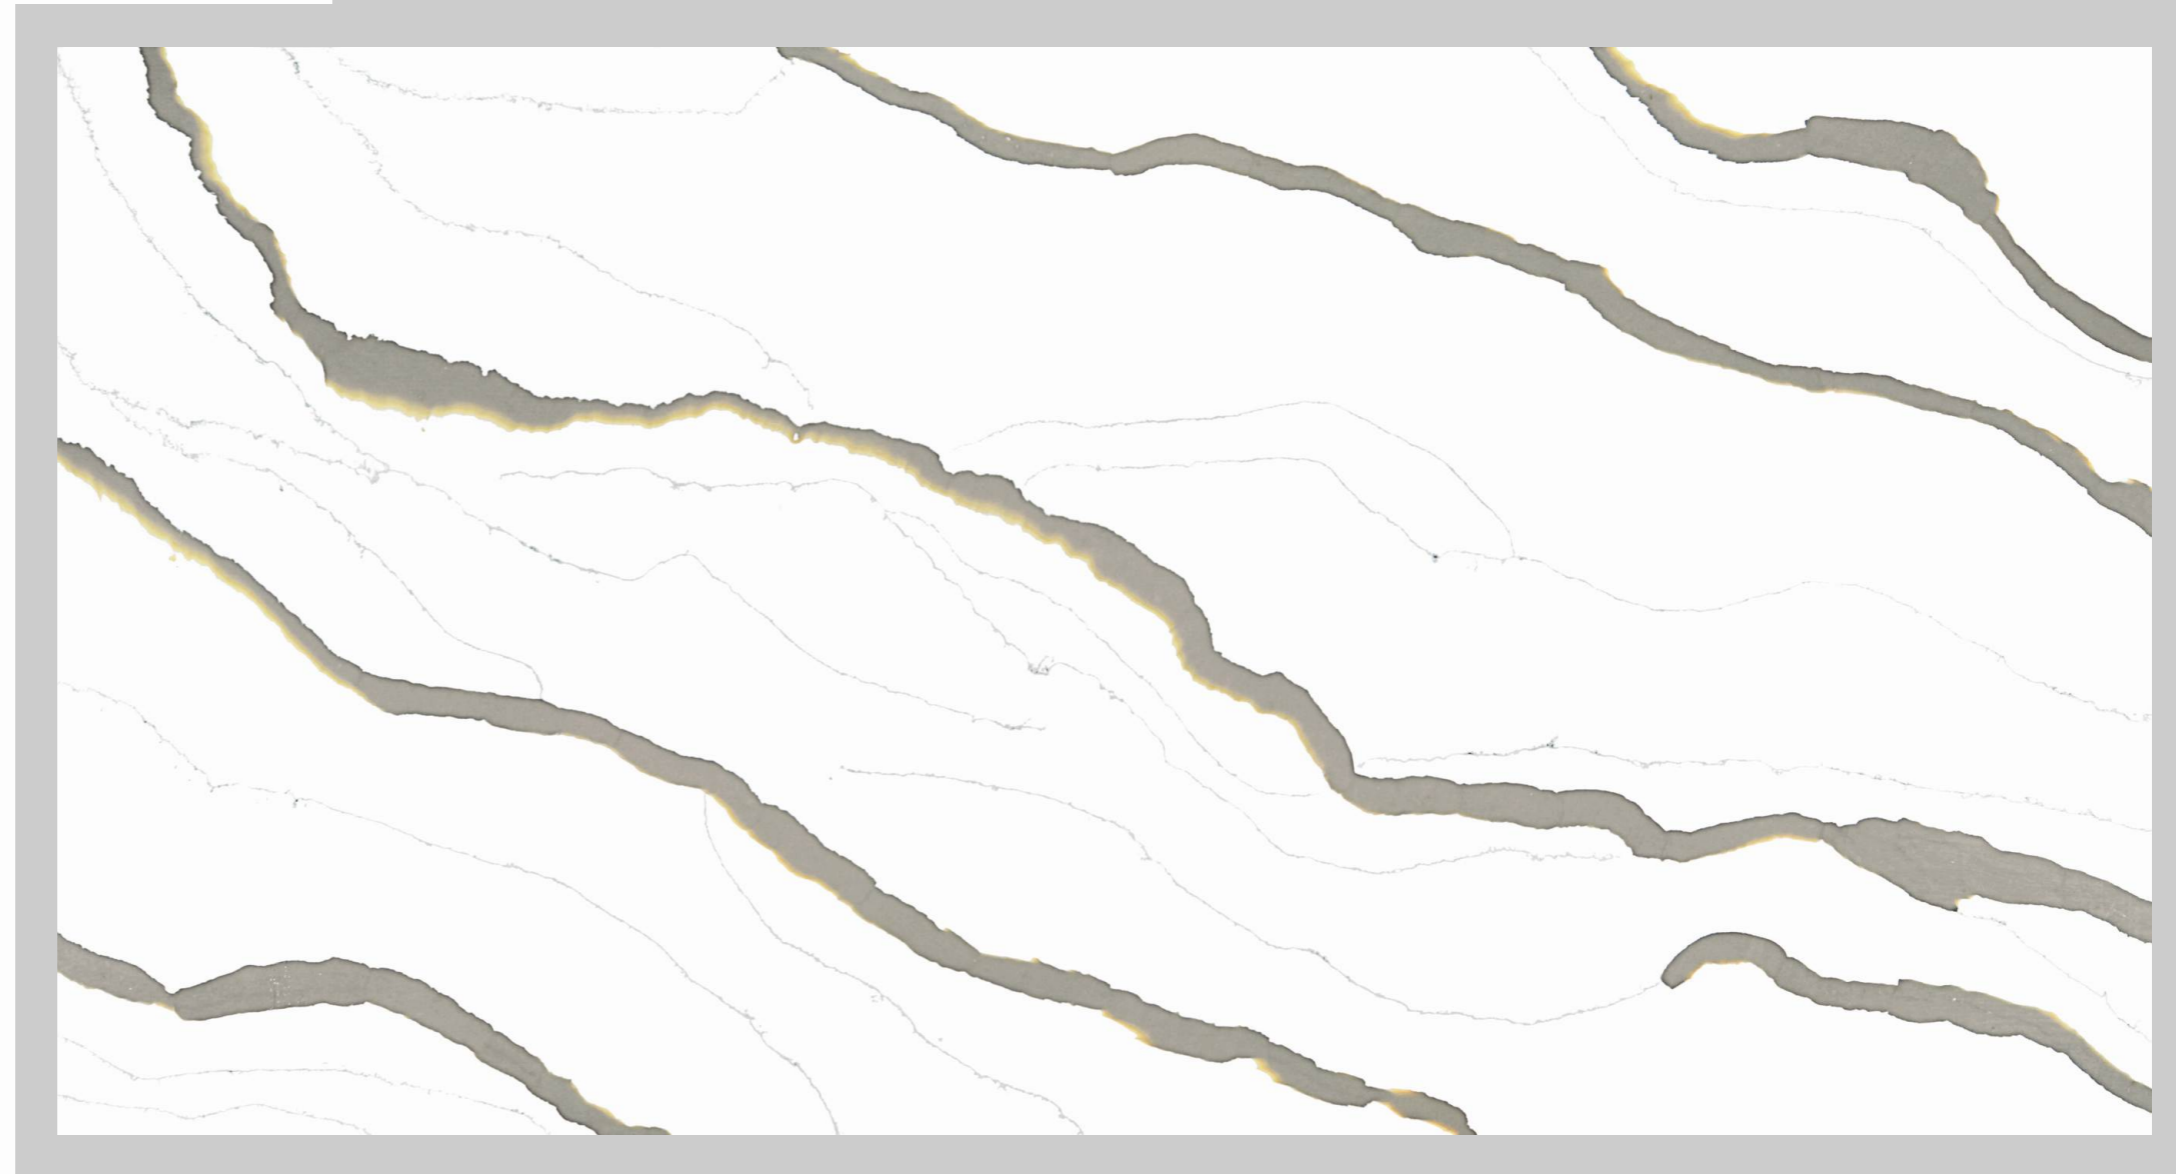

1500X
3100MM

✂ 30MM | ✂ 20MM

Calacatta
series

ASHER STONE

ELEVATE YOUR SPACE

CALACATTA SILVER SPOT

1650X
3250MM

1500X
3100MM