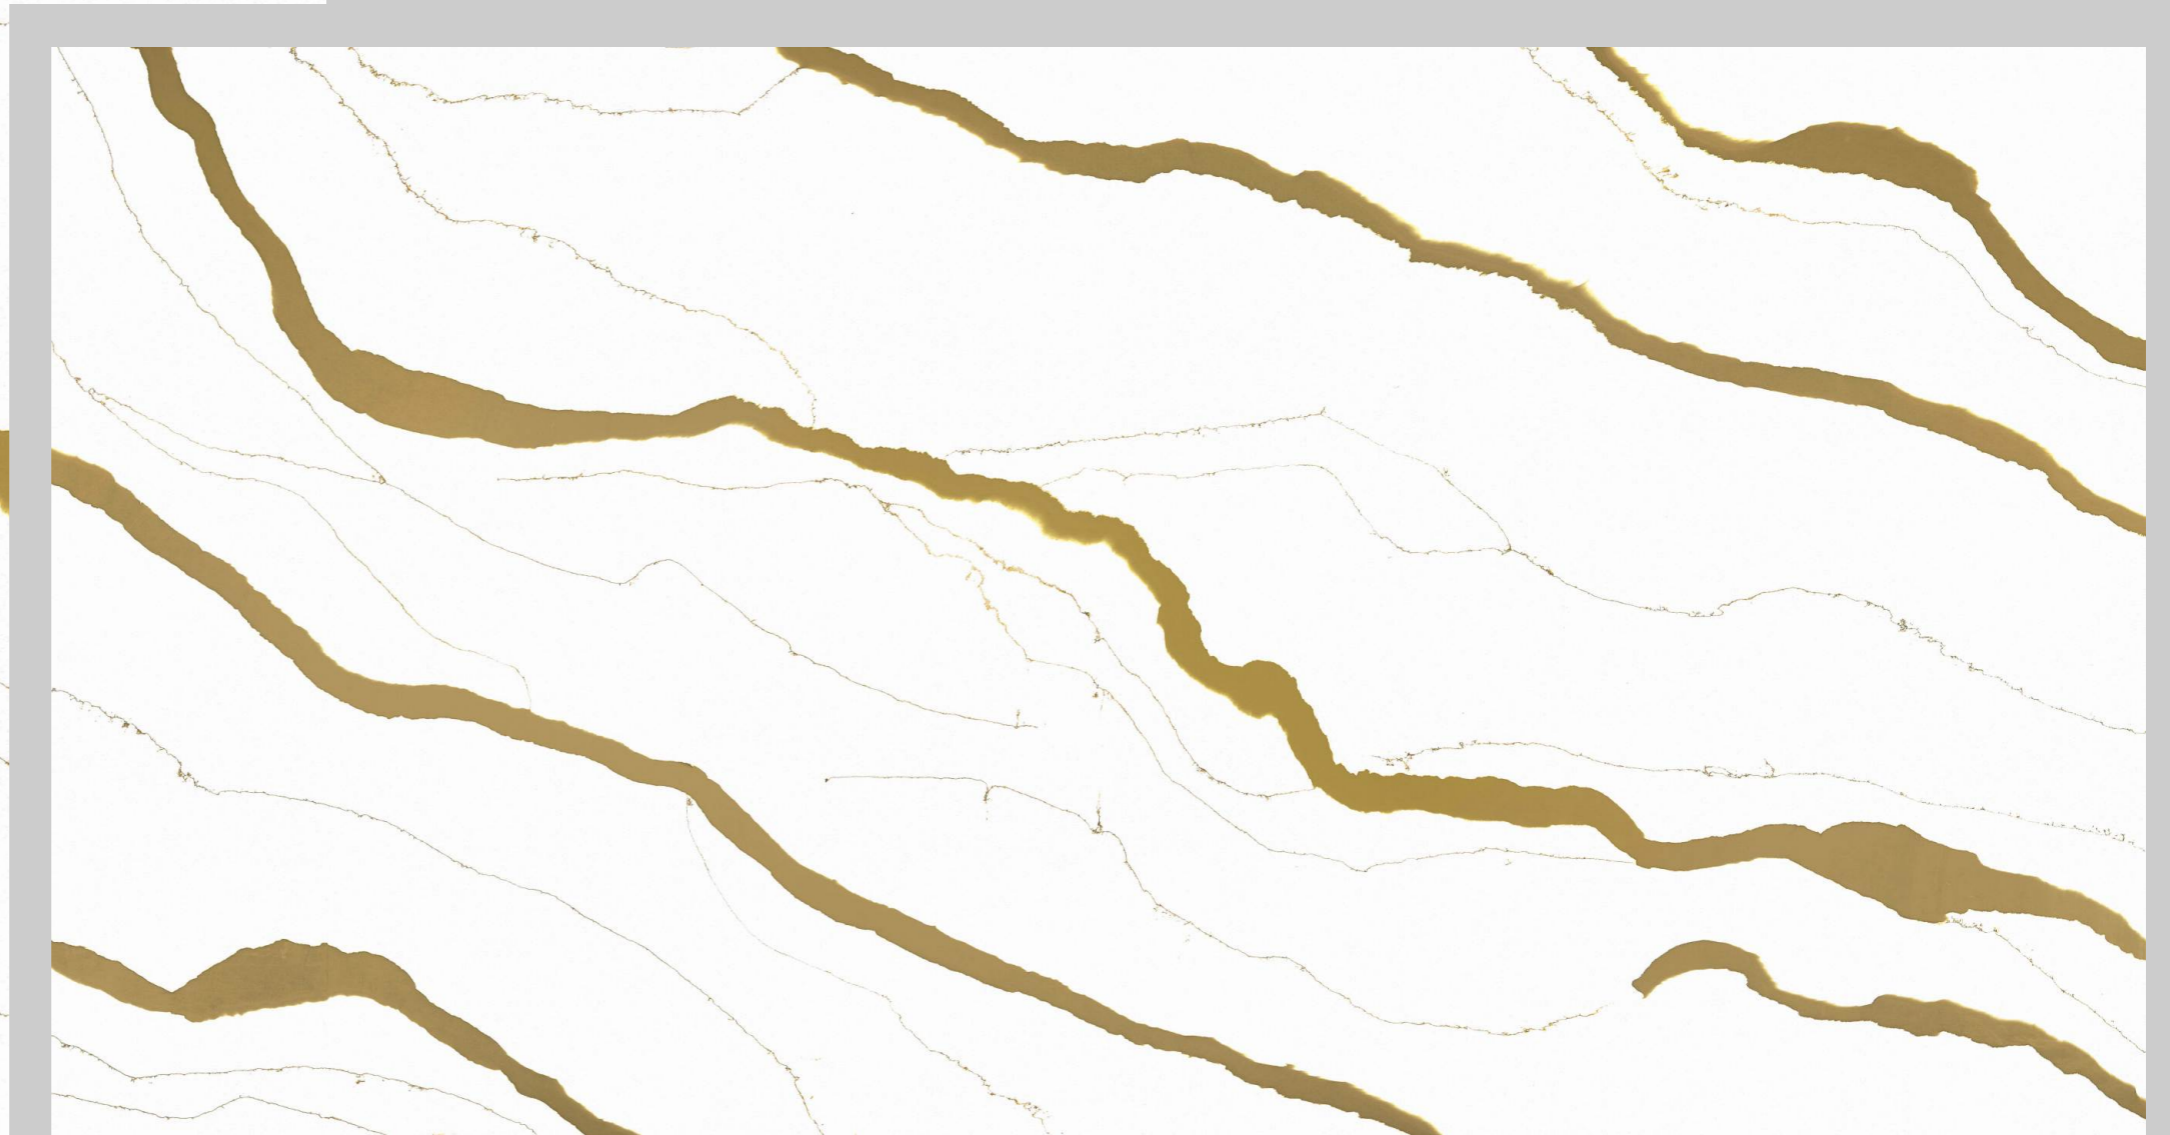

Calacatta
series

ASHER STONE
ELEVATE YOUR SPACE

CALACATTA GOLD SPOT

1650X 3250MM | 1500X 3100MM

30MM | 20MM

Calacatta
series

ASHER STONE

ELEVATE YOUR SPACE