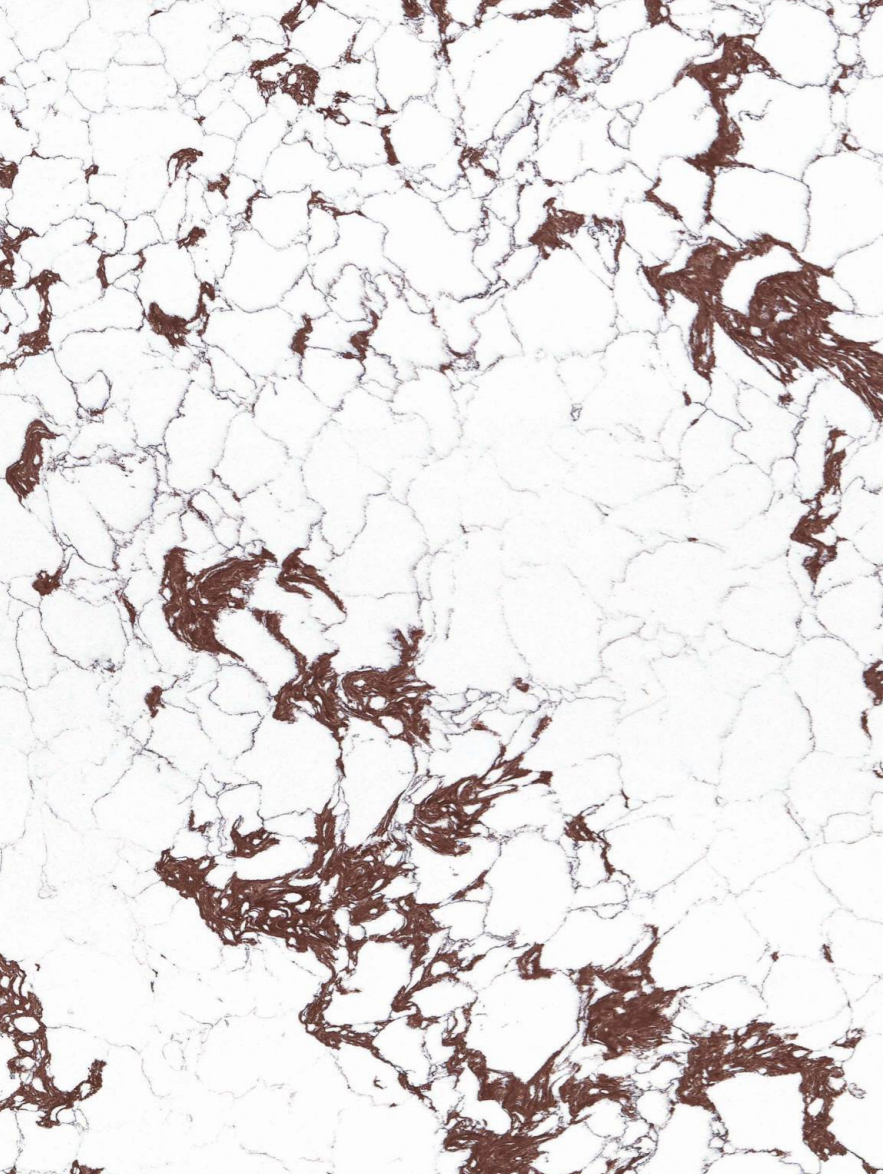

Calacatta
series

ASHER STONE

ELEVATE YOUR SPACE

VIOLLA

1650X
3250MM

1500X
3100MM

30MM | 20MM