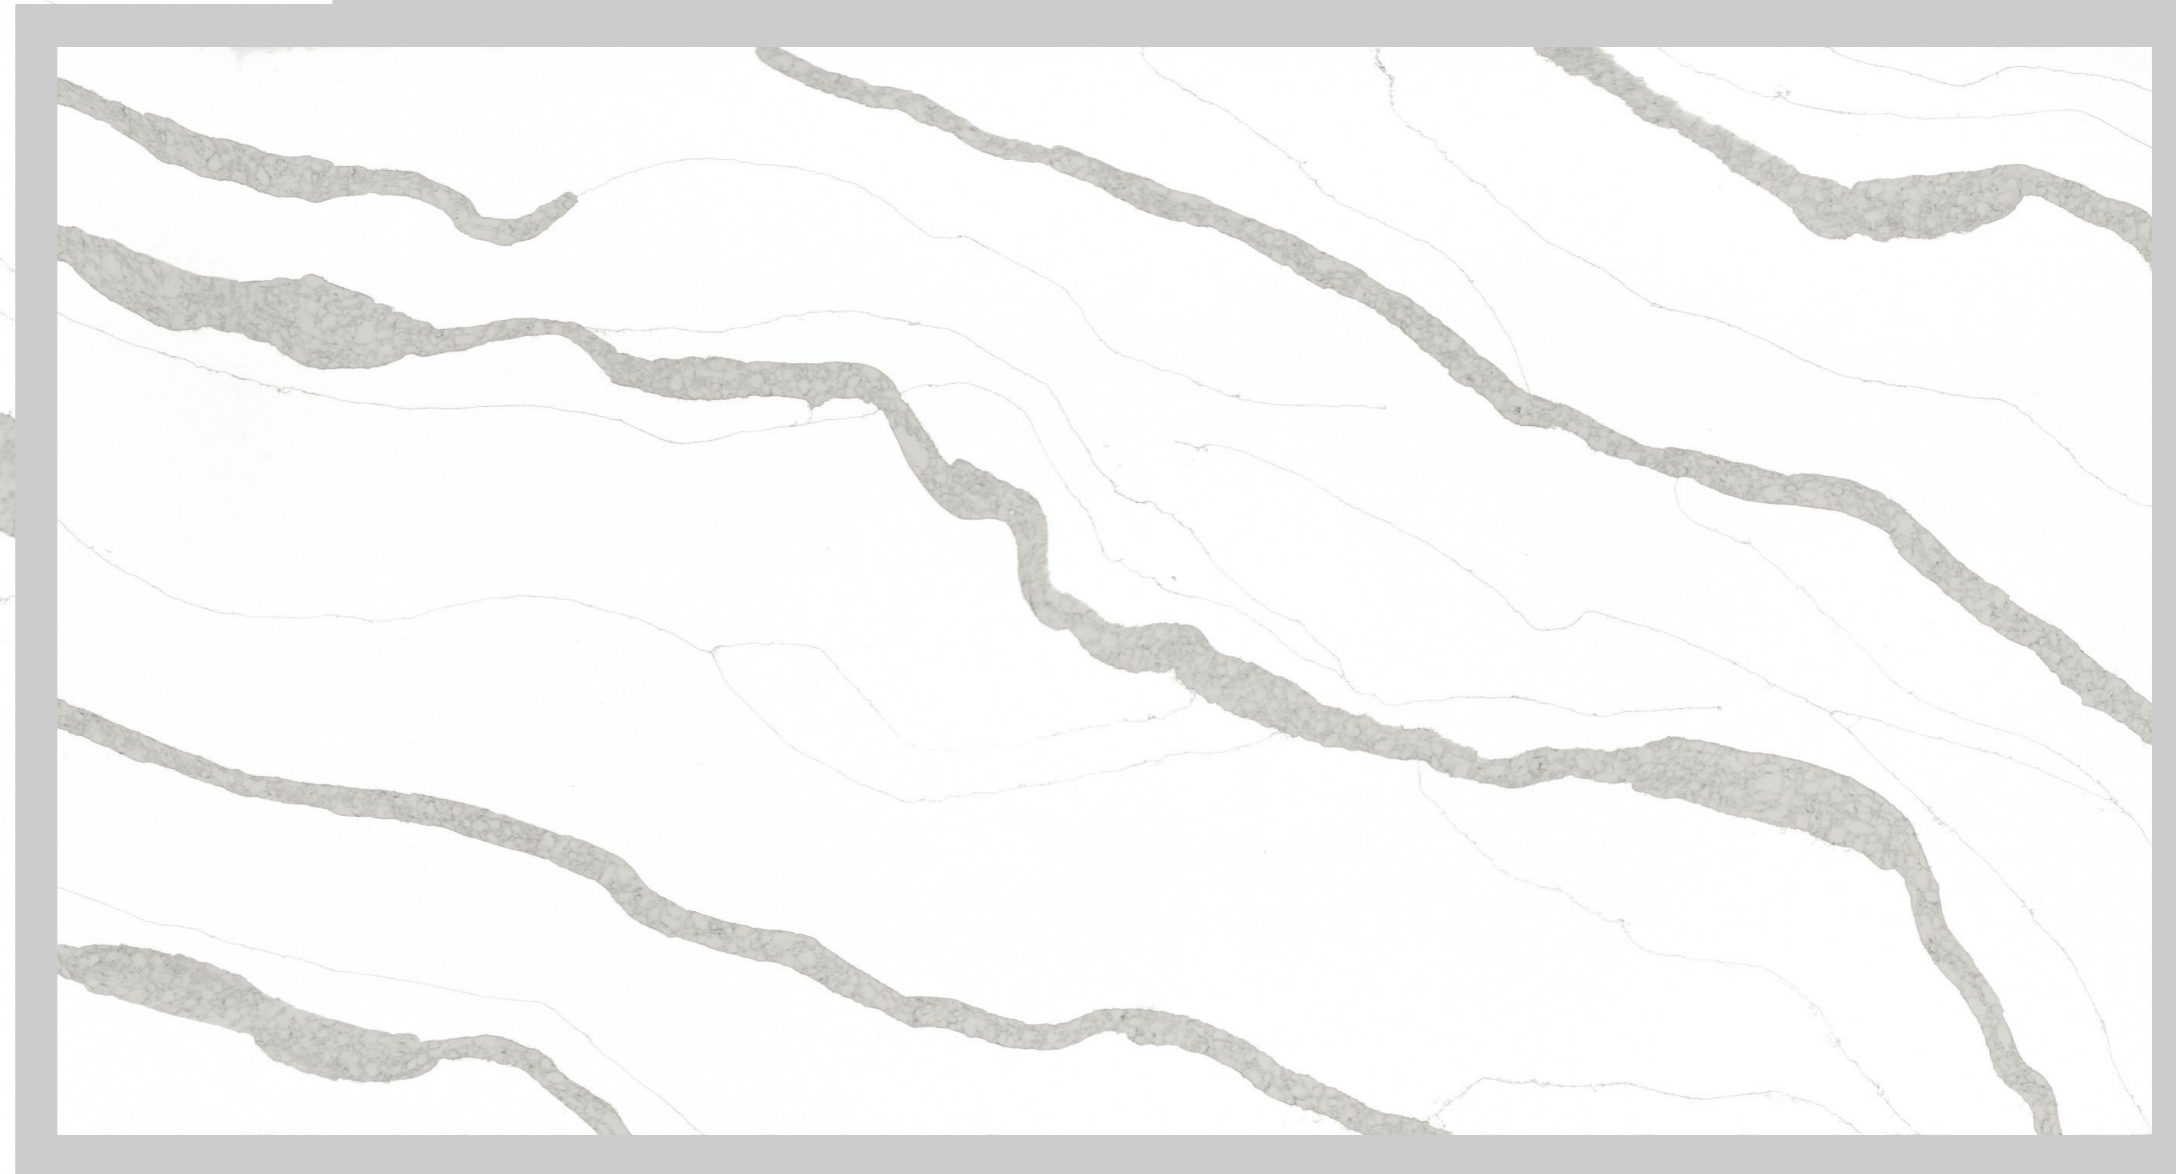

CALACATTA SERIES

1650X
3250MM

1500X
3100MM

30MM | 20MM

Calacatta
series

ASHER STONE
ELEVATE YOUR SPACE

ALASKA WHITE

1650X | 1500X
3250MM | 3100MM