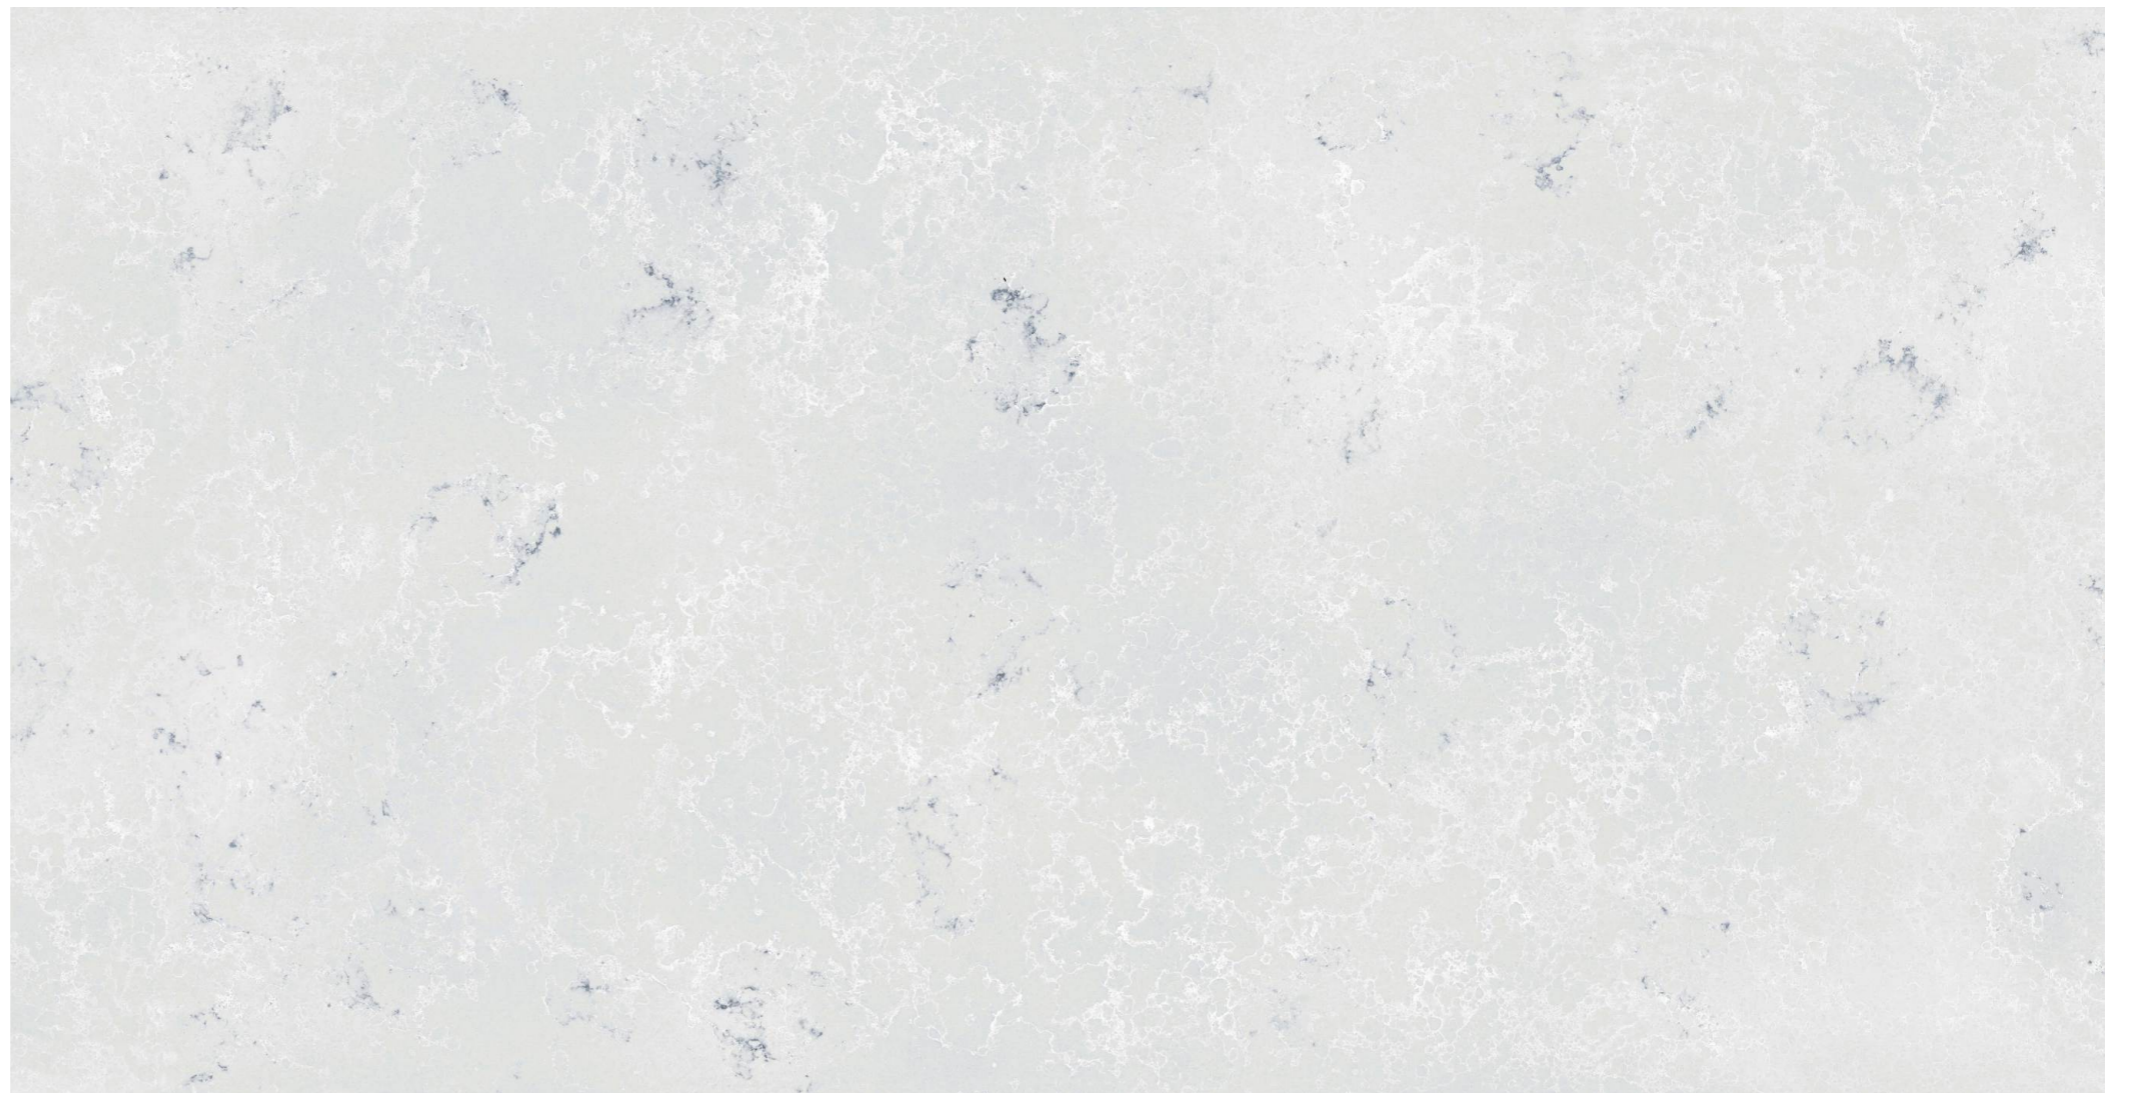

Carrara
series

ASHER STONE
ELEVATE YOUR SPACE

CUMULUS CLOUD

1650X 1500X
3250MM 3100MM

30MM | 20MM