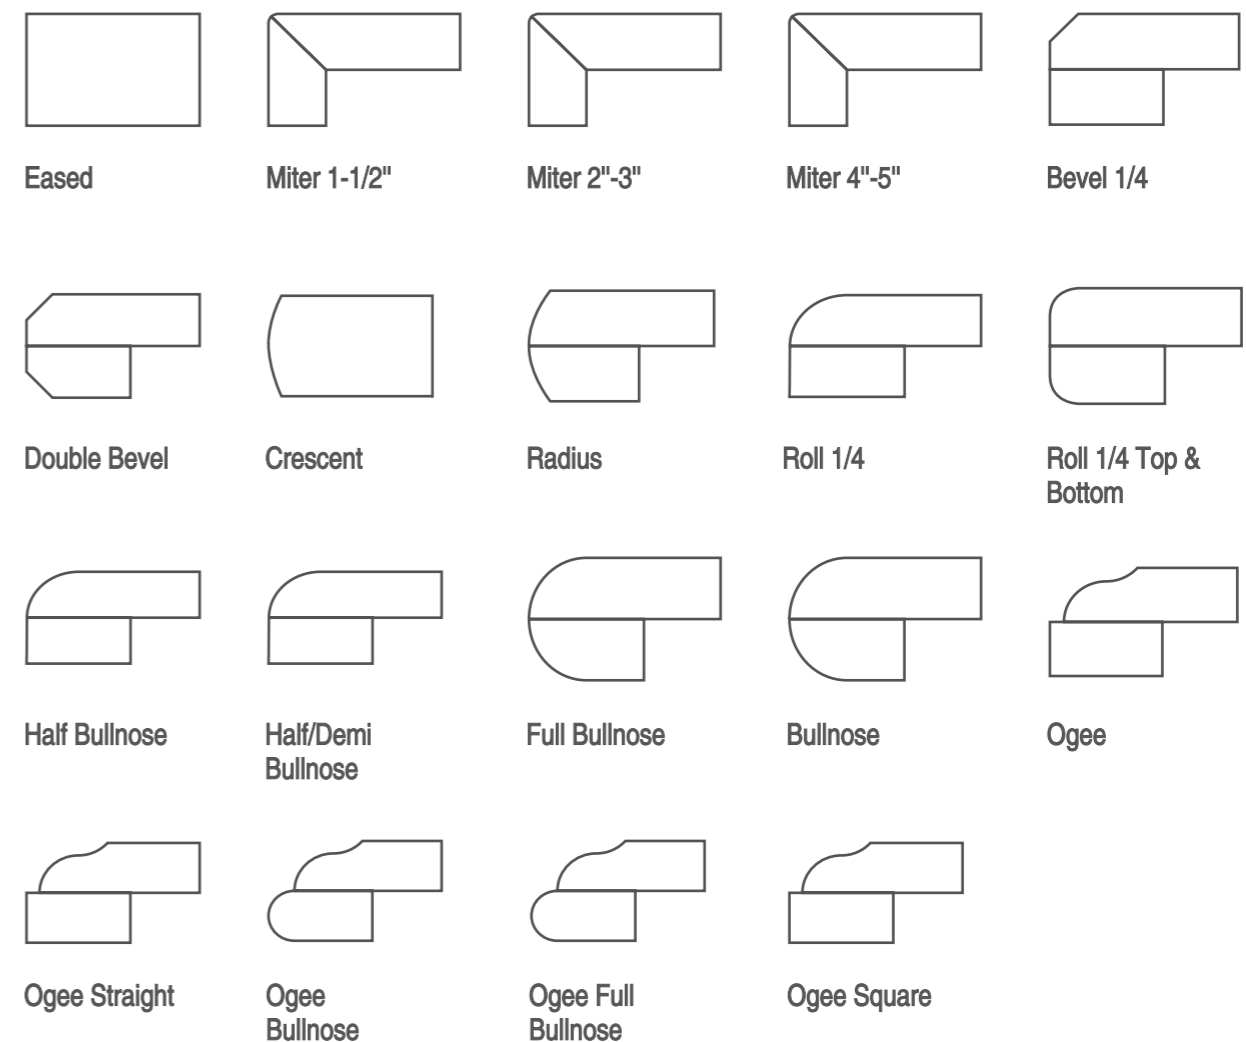

Edge profile

Your surface is not complete without an edge profile to complement your slab selection and space.

Many edge profiles are possible, from a standard edge to laminated or mitered edges which create the appearance of a thicker slab.

All edge details should have a minimum 1/8" radius on any profile, for both top and bottom edges.